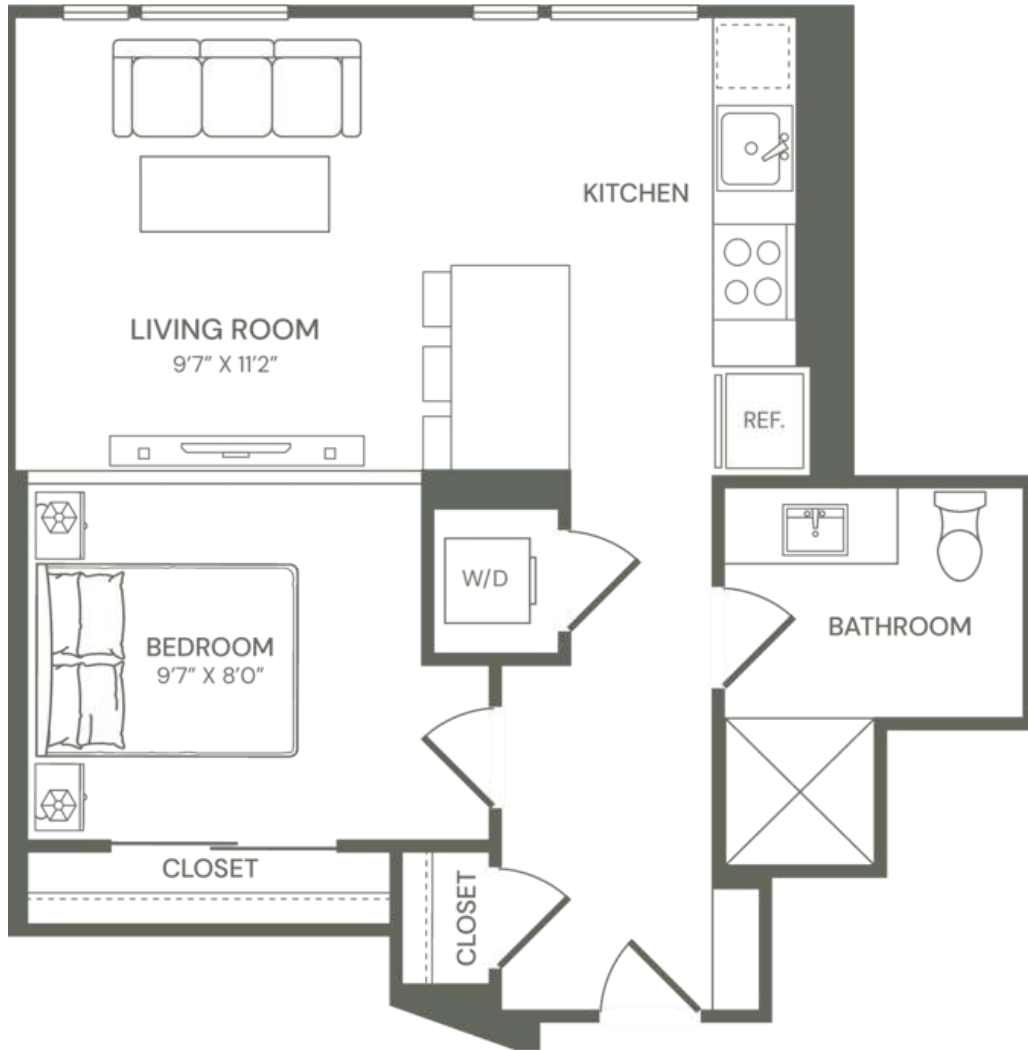

# A1U

1 BED / 1 BATH

# 502

SQ. FT.

THE **Wendy**

2025 Clarendon Blvd | Arlington, VA 22201

[www.livethewendy.com](http://www.livethewendy.com)

Floor plans are artist's rendering. All dimensions are approximate. Actual product and specifications may vary in dimension or detail. Not all features are available in every rental home. Prices and availability are subject to change. Rent is based on monthly frequency. Additional fees may apply, such as but not limited to package delivery, trash, water, amenities, etc. Deposits vary. Please see a representative for details.