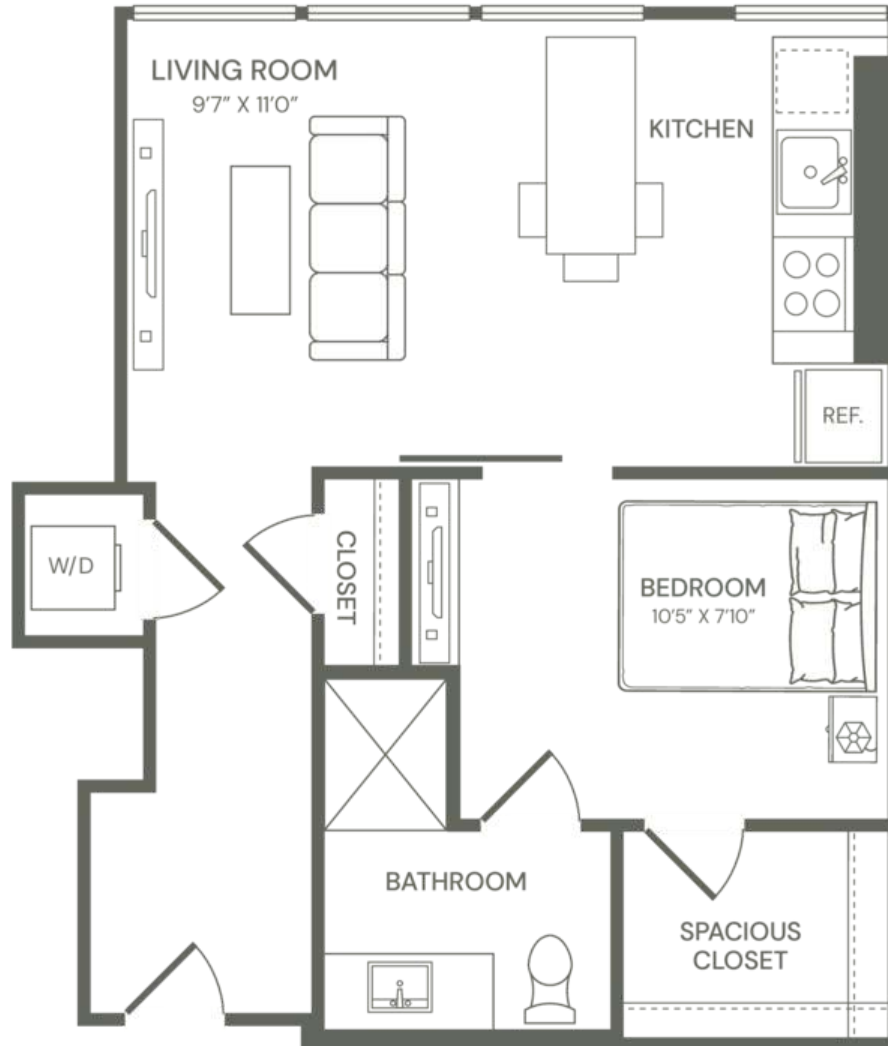

# A2U

1 BED / 1 BATH

# 522

SQ. FT.

THE **Wendy**

2025 Clarendon Blvd | Arlington, VA 22201

[www.livethewendy.com](http://www.livethewendy.com)

Floor plans are artist's rendering. All dimensions are approximate. Actual product and specifications may vary in dimension or detail. Not all features are available in every rental home. Prices and availability are subject to change. Rent is based on monthly frequency. Additional fees may apply, such as but not limited to package delivery, trash, water, amenities, etc. Deposits vary. Please see a representative for details.