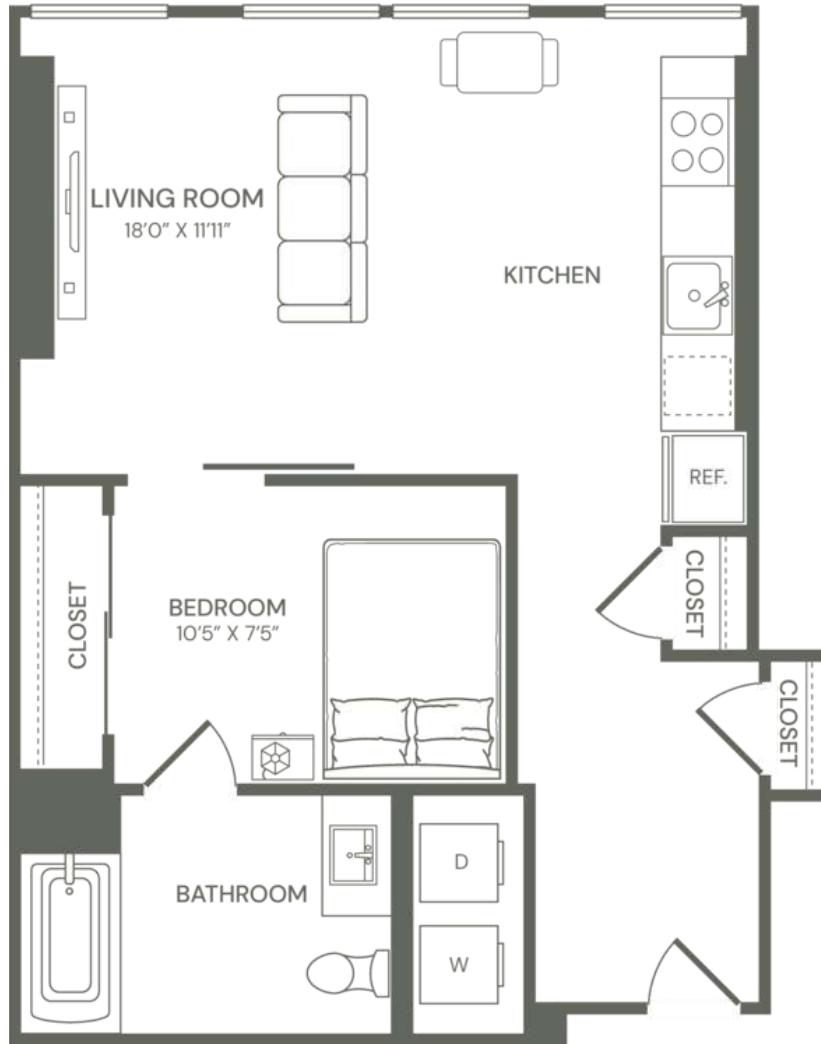

A3UH

1 BED / 1 BATH

544

SQ. FT.

THE Wendy

2025 Clarendon Blvd | Arlington, VA 22201

www.livethewendy.com

Floor plans are artist's rendering. All dimensions are approximate. Actual product and specifications may vary in dimension or detail. Not all features are available in every rental home. Prices and availability are subject to change. Rent is based on monthly frequency. Additional fees may apply, such as but not limited to package delivery, trash, water, amenities, etc. Deposits vary. Please see a representative for details.