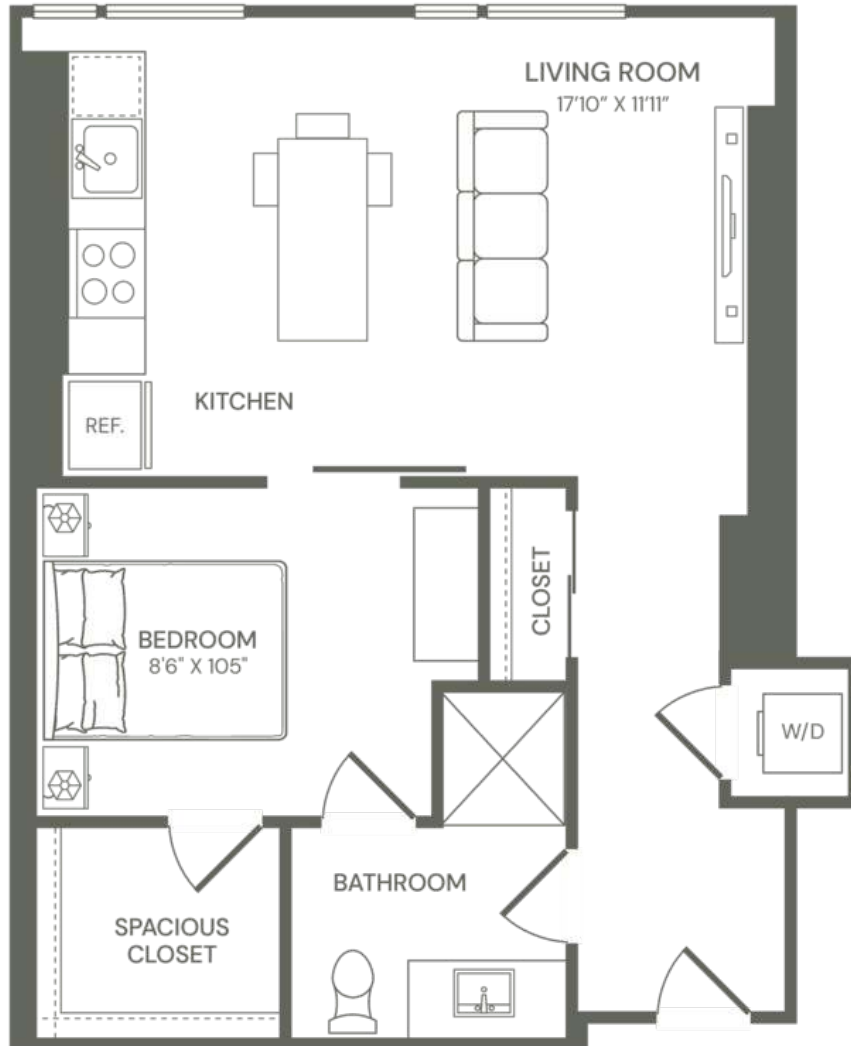

A4U

1 BED / 1 BATH

551

SQ. FT.

THE **Wendy**

2025 Clarendon Blvd | Arlington, VA 22201

www.livethewendy.com

Floor plans are artist's rendering. All dimensions are approximate. Actual product and specifications may vary in dimension or detail. Not all features are available in every rental home. Prices and availability are subject to change. Rent is based on monthly frequency. Additional fees may apply, such as but not limited to package delivery, trash, water, amenities, etc. Deposits vary. Please see a representative for details.