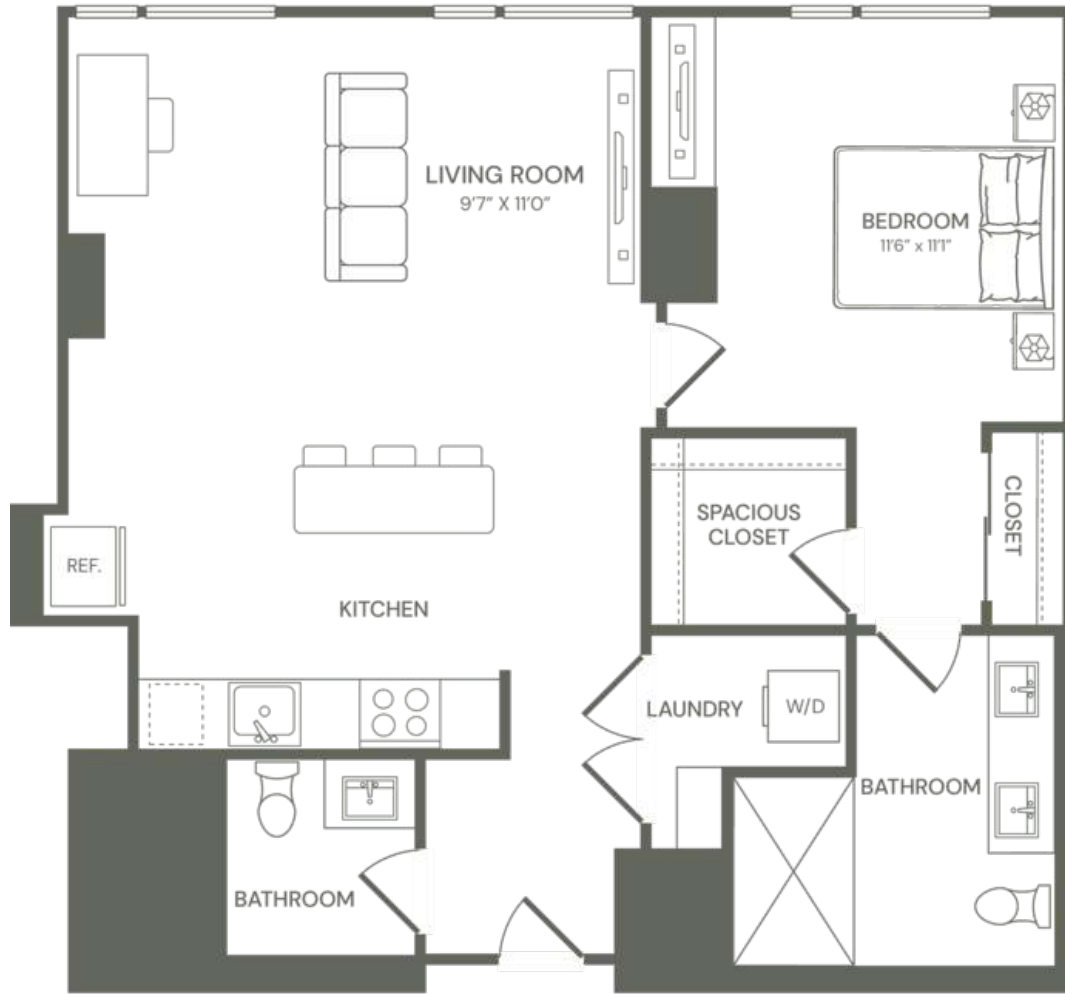

A8

1 BED / 1.5 BATH

739

SQ. FT.

THE Wendy

2025 Clarendon Blvd | Arlington, VA 22201

www.livethewendy.com

Floor plans are artist's rendering. All dimensions are approximate. Actual product and specifications may vary in dimension or detail. Not all features are available in every rental home. Prices and availability are subject to change. Rent is based on monthly frequency. Additional fees may apply, such as but not limited to package delivery, trash, water, amenities, etc. Deposits vary. Please see a representative for details.