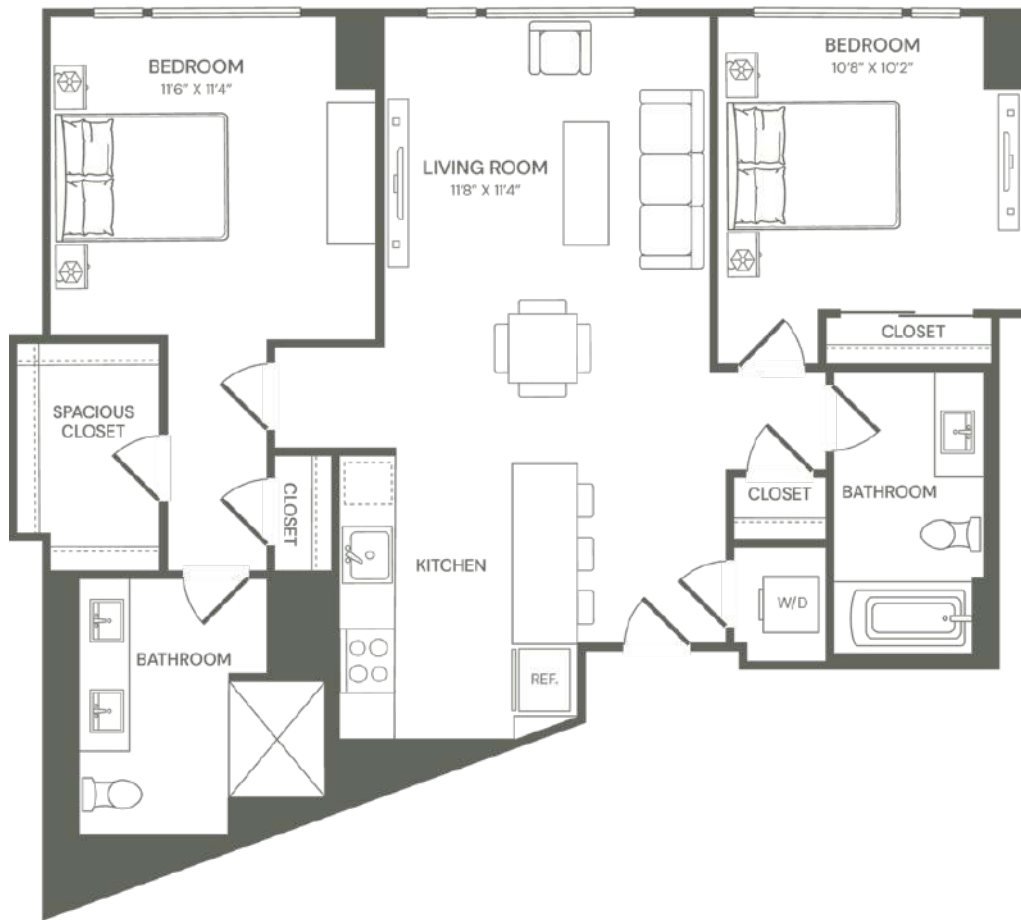

B1

2 BED / 2 BATH

926

SQ. FT.

THE **Wendy**

2025 Clarendon Blvd | Arlington, VA 22201

www.livethewendy.com

Floor plans are artist's rendering. All dimensions are approximate. Actual product and specifications may vary in dimension or detail. Not all features are available in every rental home. Prices and availability are subject to change. Rent is based on monthly frequency. Additional fees may apply, such as but not limited to package delivery, trash, water, amenities, etc. Deposits vary. Please see a representative for details.