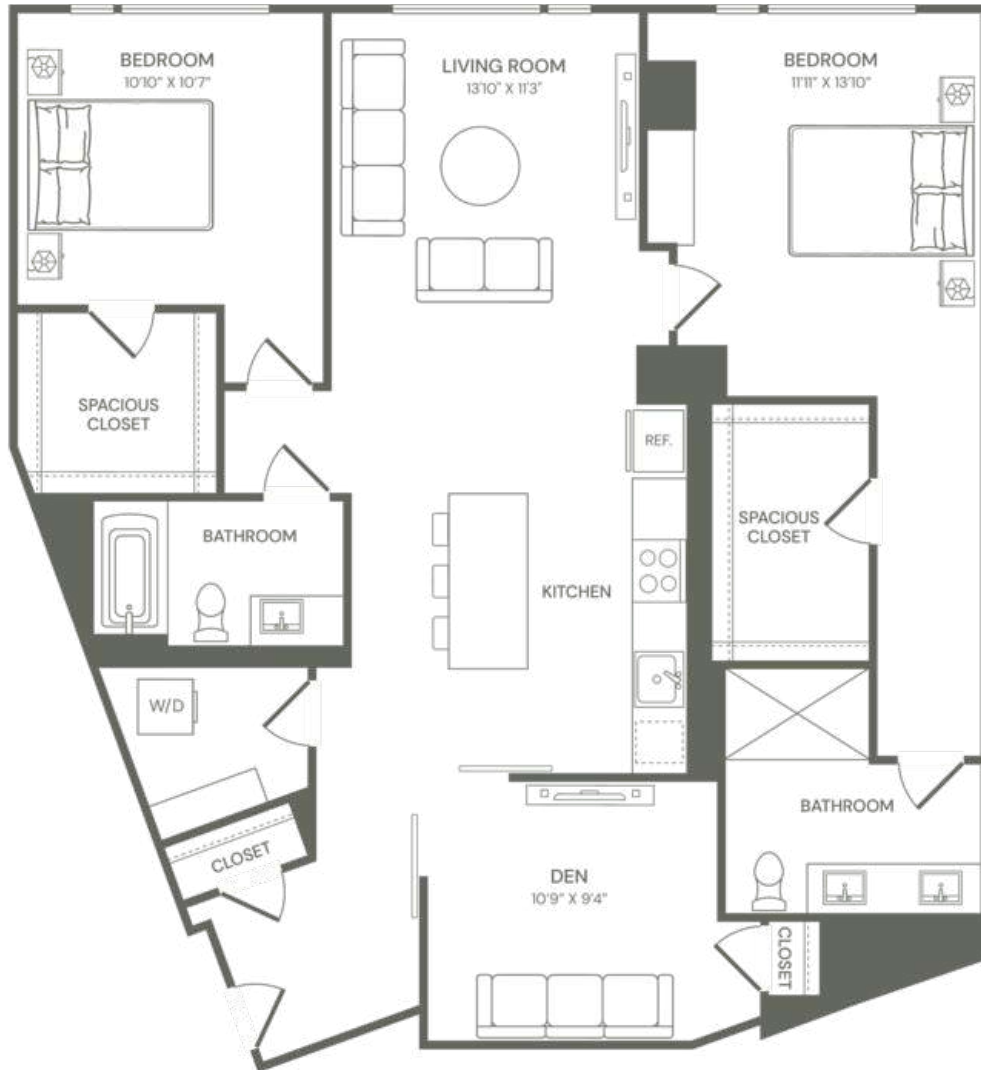

B3D

2 BED / 2 BATH

1230

SQ. FT.

THE Wendy

2025 Clarendon Blvd | Arlington, VA 22201

www.livethewendy.com

Floor plans are artist's rendering. All dimensions are approximate. Actual product and specifications may vary in dimension or detail. Not all features are available in every rental home. Prices and availability are subject to change. Rent is based on monthly frequency. Additional fees may apply, such as but not limited to package delivery, trash, water, amenities, etc. Deposits vary. Please see a representative for details.