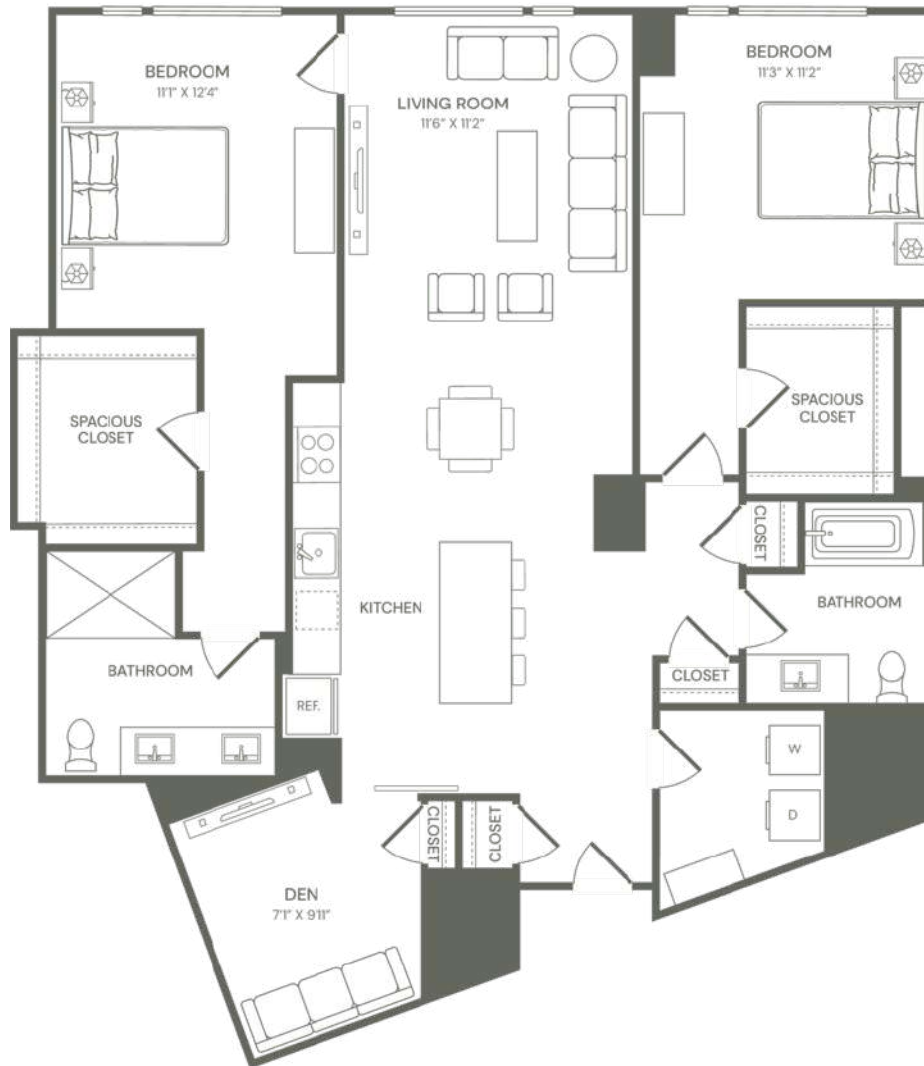

B4D

2 BED / 2 BATH

1236

SQ. FT.

THE **Wendy**

2025 Clarendon Blvd | Arlington, VA 22201

www.livethewendy.com

Floor plans are artist's rendering. All dimensions are approximate. Actual product and specifications may vary in dimension or detail. Not all features are available in every rental home. Prices and availability are subject to change. Rent is based on monthly frequency. Additional fees may apply, such as but not limited to package delivery, trash, water, amenities, etc. Deposits vary. Please see a representative for details.