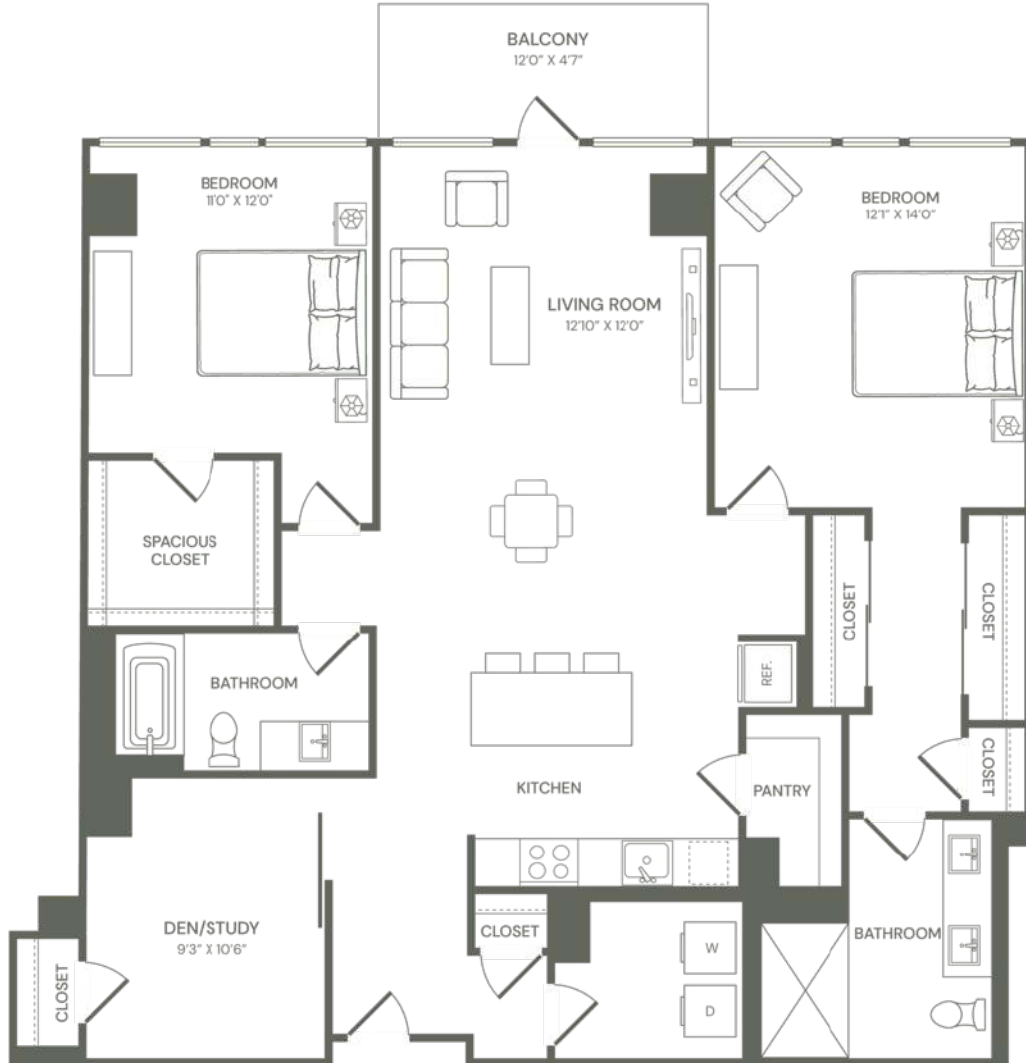

B5D

2 BED / 2 BATH

1318

SQ. FT.

	2025 Clarendon Blvd Arlington, VA 22201
	www.livethewendy.com

Floor plans are artist's rendering. All dimensions are approximate. Actual product and specifications may vary in dimension or detail. Not all features are available in every rental home. Prices and availability are subject to change. Rent is based on monthly frequency. Additional fees may apply, such as but not limited to package delivery, trash, water, amenities, etc. Deposits vary. Please see a representative for details.