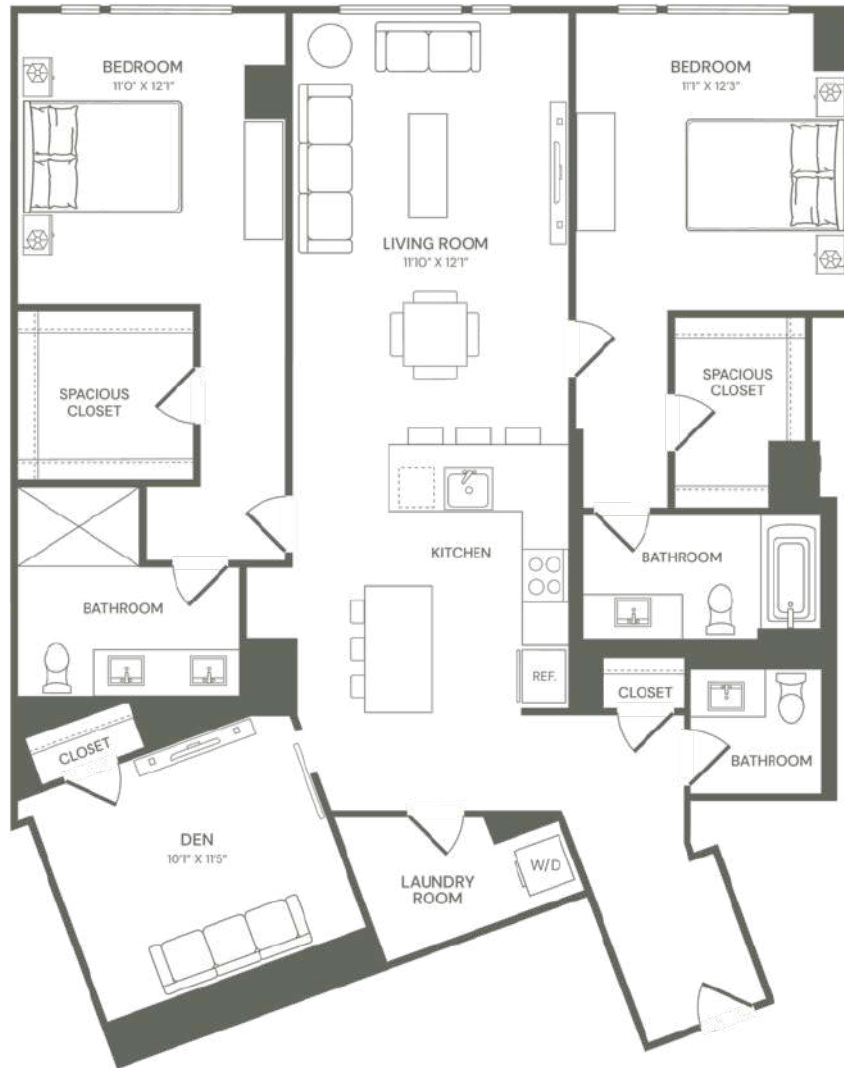

# B6D

2 BED / 2.5 BATH

# 1352

SQ. FT.

**THE Wendy**

2025 Clarendon Blvd | Arlington, VA 22201

[www.livethewendy.com](http://www.livethewendy.com)

Floor plans are artist's rendering. All dimensions are approximate. Actual product and specifications may vary in dimension or detail. Not all features are available in every rental home. Prices and availability are subject to change. Rent is based on monthly frequency. Additional fees may apply, such as but not limited to package delivery, trash, water, amenities, etc. Deposits vary. Please see a representative for details.