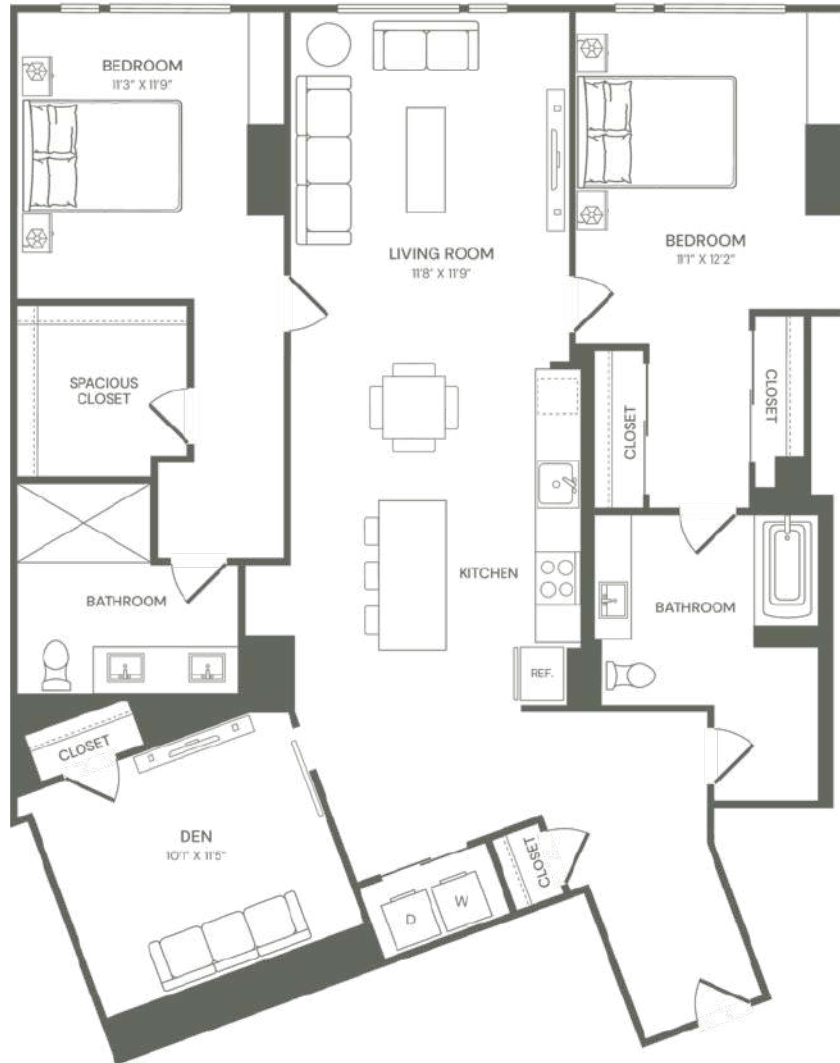

B7DH

2 BED / 2 BATH

1364

SQ. FT.

THE Wendy

2025 Clarendon Blvd | Arlington, VA 22201

www.livethewendy.com

Floor plans are artist's rendering. All dimensions are approximate. Actual product and specifications may vary in dimension or detail. Not all features are available in every rental home. Prices and availability are subject to change. Rent is based on monthly frequency. Additional fees may apply, such as but not limited to package delivery, trash, water, amenities, etc. Deposits vary. Please see a representative for details.