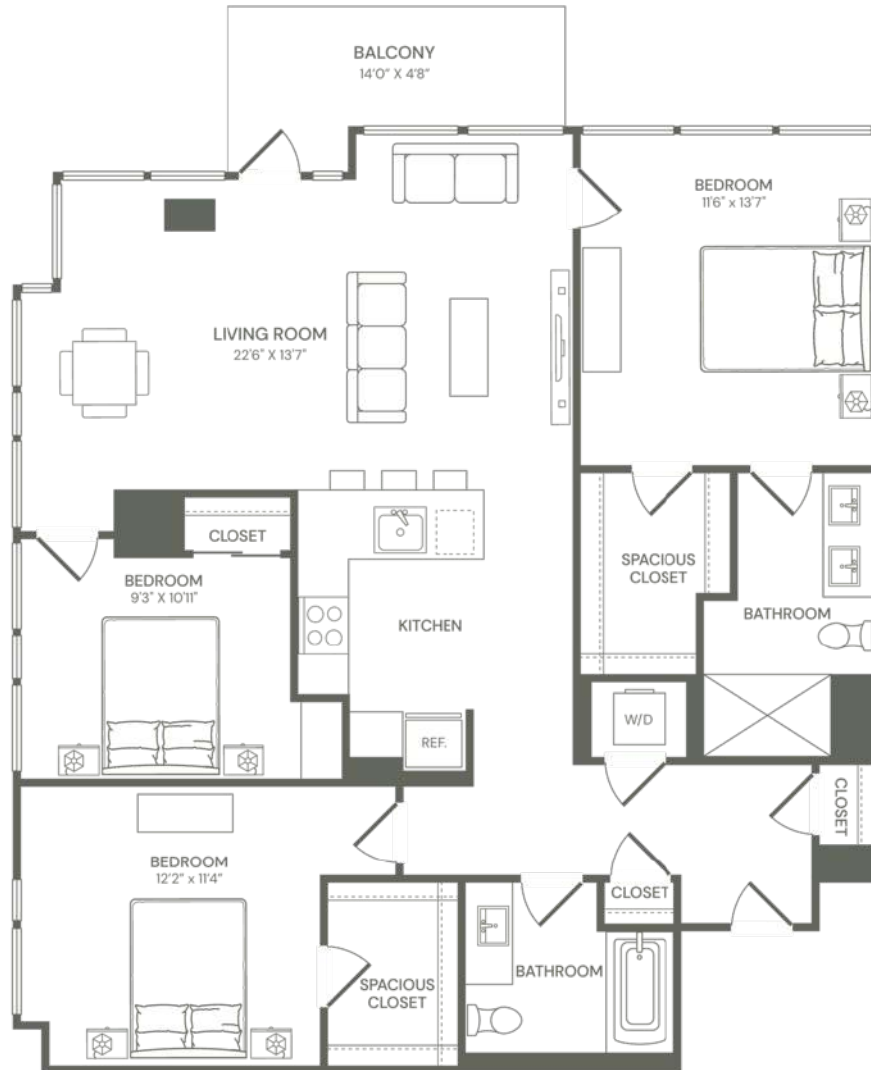

C1

3 BED / 2 BATH

1259

SQ. FT.

THE Wendy

2025 Clarendon Blvd | Arlington, VA 22201

www.livethewendy.com

Floor plans are artist's rendering. All dimensions are approximate. Actual product and specifications may vary in dimension or detail. Not all features are available in every rental home. Prices and availability are subject to change. Rent is based on monthly frequency. Additional fees may apply, such as but not limited to package delivery, trash, water, amenities, etc. Deposits vary. Please see a representative for details.