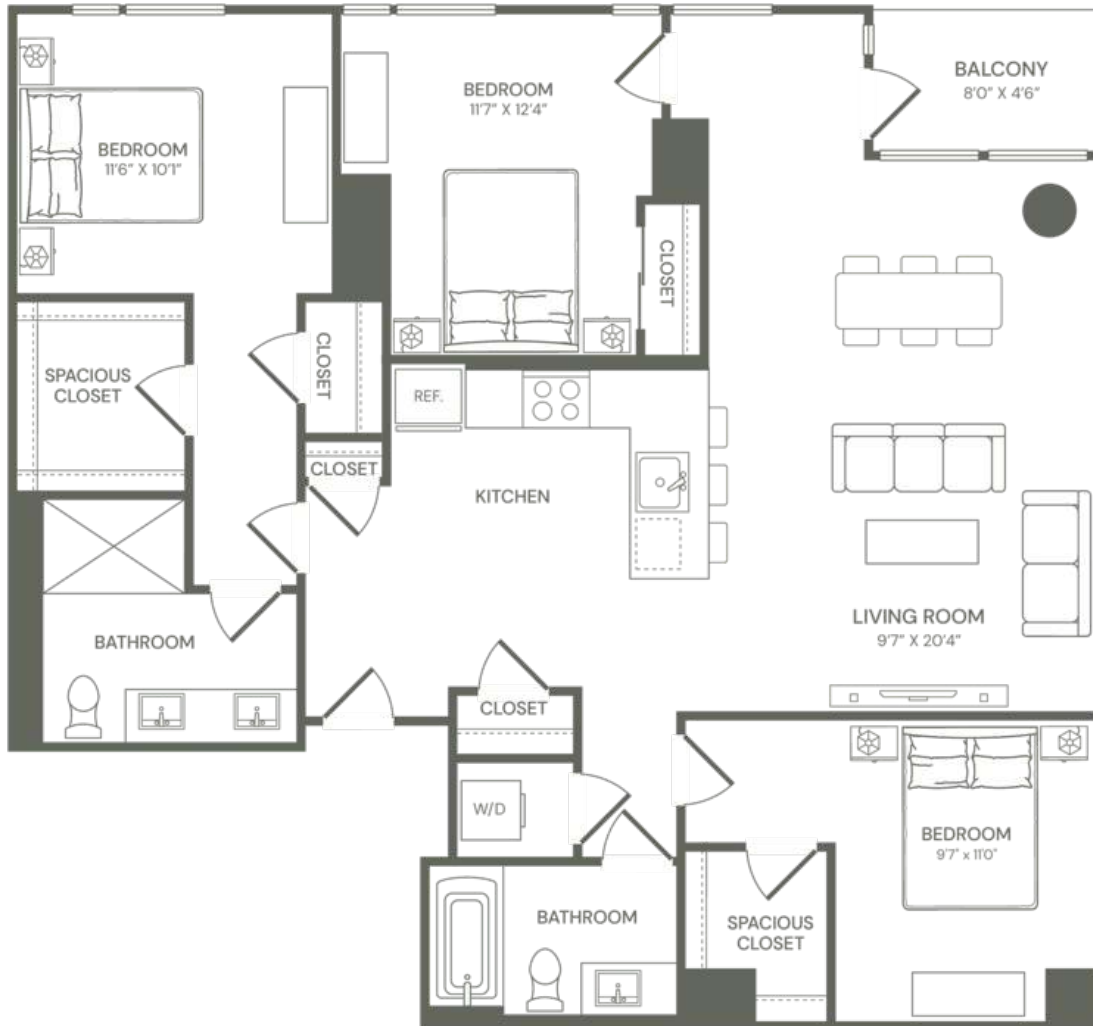

C2

3 BED / 2 BATH

1296

SQ. FT.

THE **Wendy**

2025 Clarendon Blvd | Arlington, VA 22201

www.livethewendy.com

Floor plans are artist's rendering. All dimensions are approximate. Actual product and specifications may vary in dimension or detail. Not all features are available in every rental home. Prices and availability are subject to change. Rent is based on monthly frequency. Additional fees may apply, such as but not limited to package delivery, trash, water, amenities, etc. Deposits vary. Please see a representative for details.