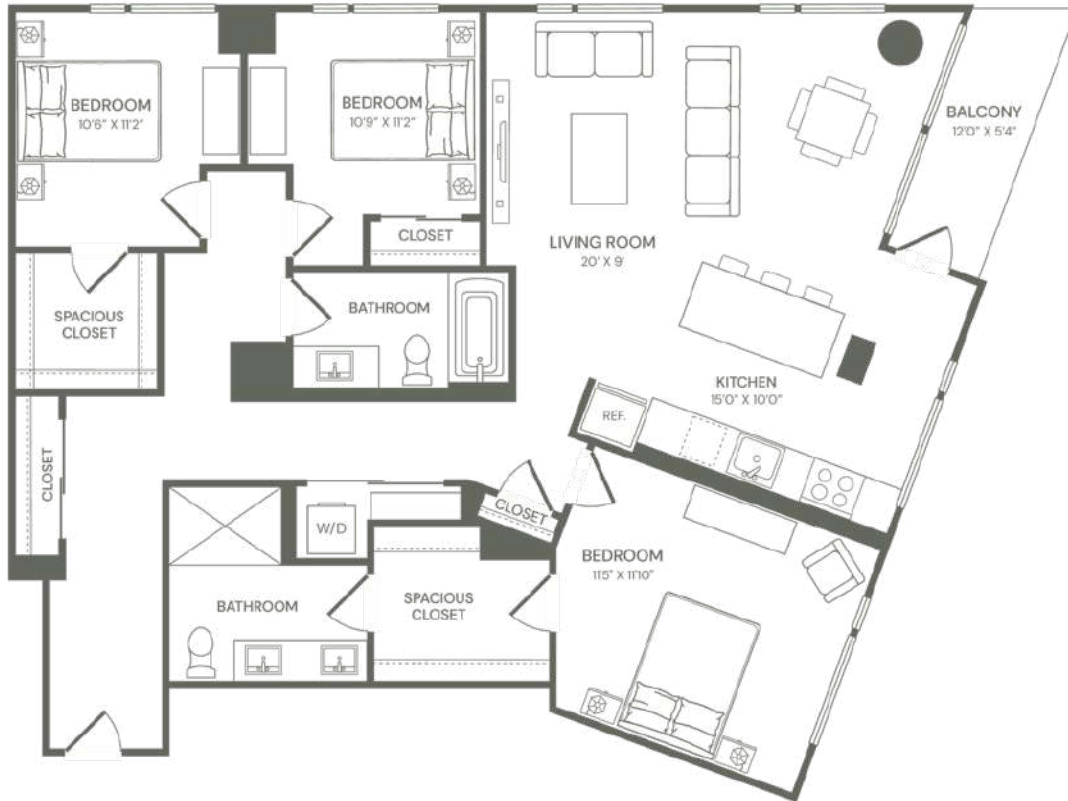

C3

3 BED / 2 BATH

1367

SQ. FT.

THE Wendy

2025 Clarendon Blvd | Arlington, VA 22201

www.livethewendy.com

Floor plans are artist's rendering. All dimensions are approximate. Actual product and specifications may vary in dimension or detail. Not all features are available in every rental home. Prices and availability are subject to change. Rent is based on monthly frequency. Additional fees may apply, such as but not limited to package delivery, trash, water, amenities, etc. Deposits vary. Please see a representative for details.