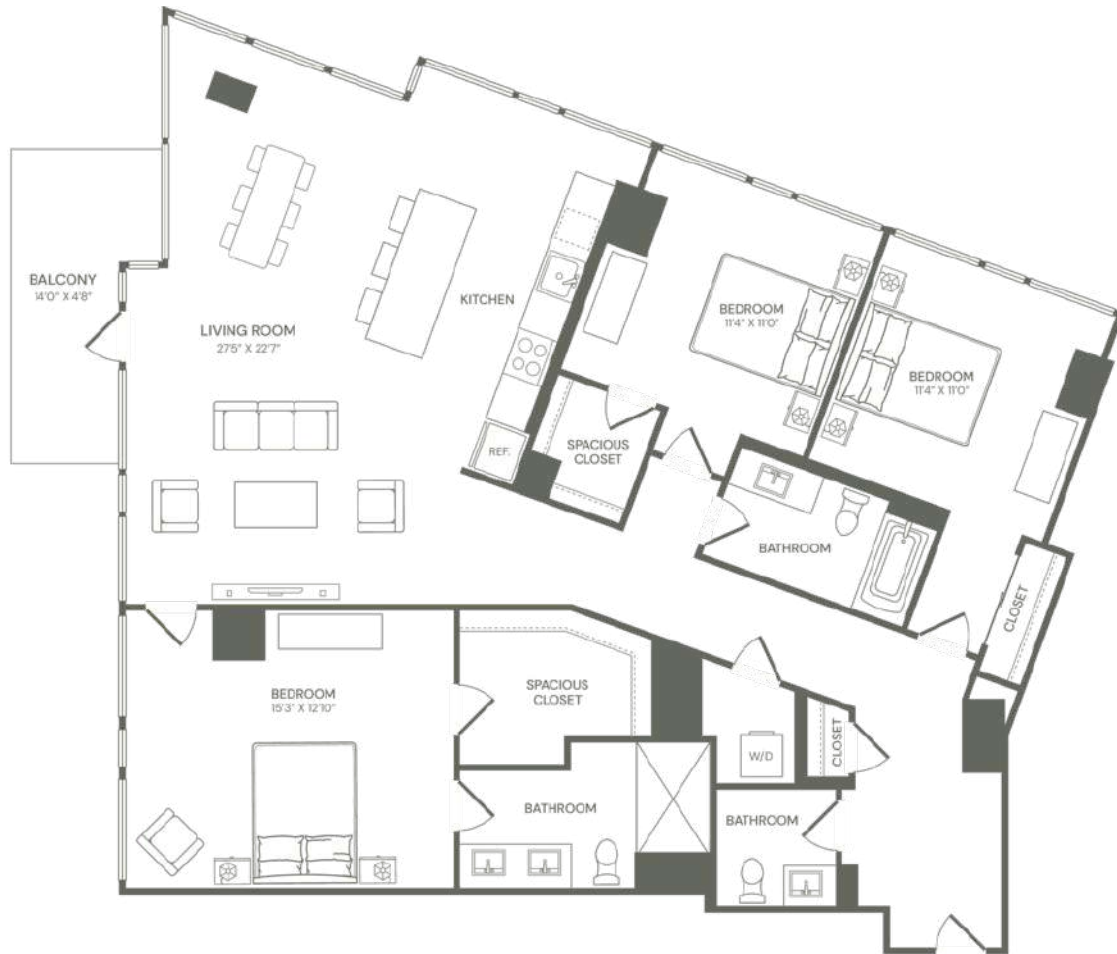

C4

3 BED / 2.5 BATH

1529

SQ. FT.

THE Wendy

2025 Clarendon Blvd | Arlington, VA 22201

www.livethewendy.com

Floor plans are artist's rendering. All dimensions are approximate. Actual product and specifications may vary in dimension or detail. Not all features are available in every rental home. Prices and availability are subject to change. Rent is based on monthly frequency. Additional fees may apply, such as but not limited to package delivery, trash, water, amenities, etc. Deposits vary. Please see a representative for details.