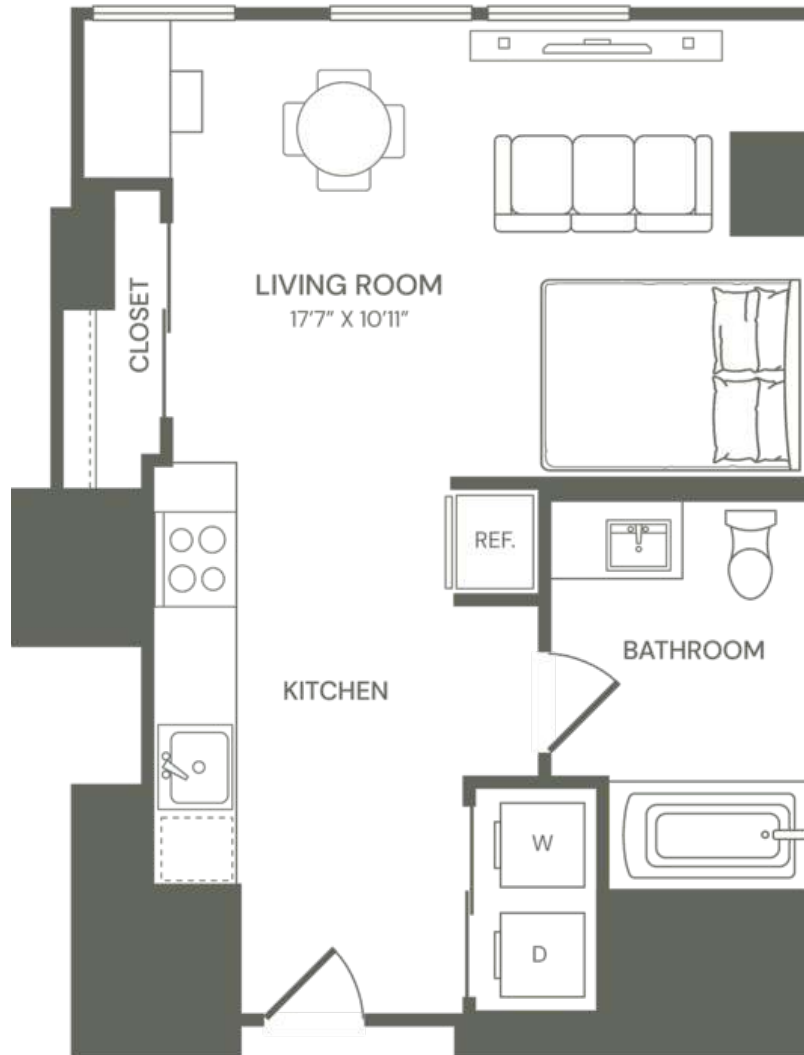

S1H

STUDIO / 1 BATH

424

SQ. FT.

THE **Wendy**

2025 Clarendon Blvd | Arlington, VA 22201

www.livethewendy.com

Floor plans are artist's rendering. All dimensions are approximate. Actual product and specifications may vary in dimension or detail. Not all features are available in every rental home. Prices and availability are subject to change. Rent is based on monthly frequency. Additional fees may apply, such as but not limited to package delivery, trash, water, amenities, etc. Deposits vary. Please see a representative for details.