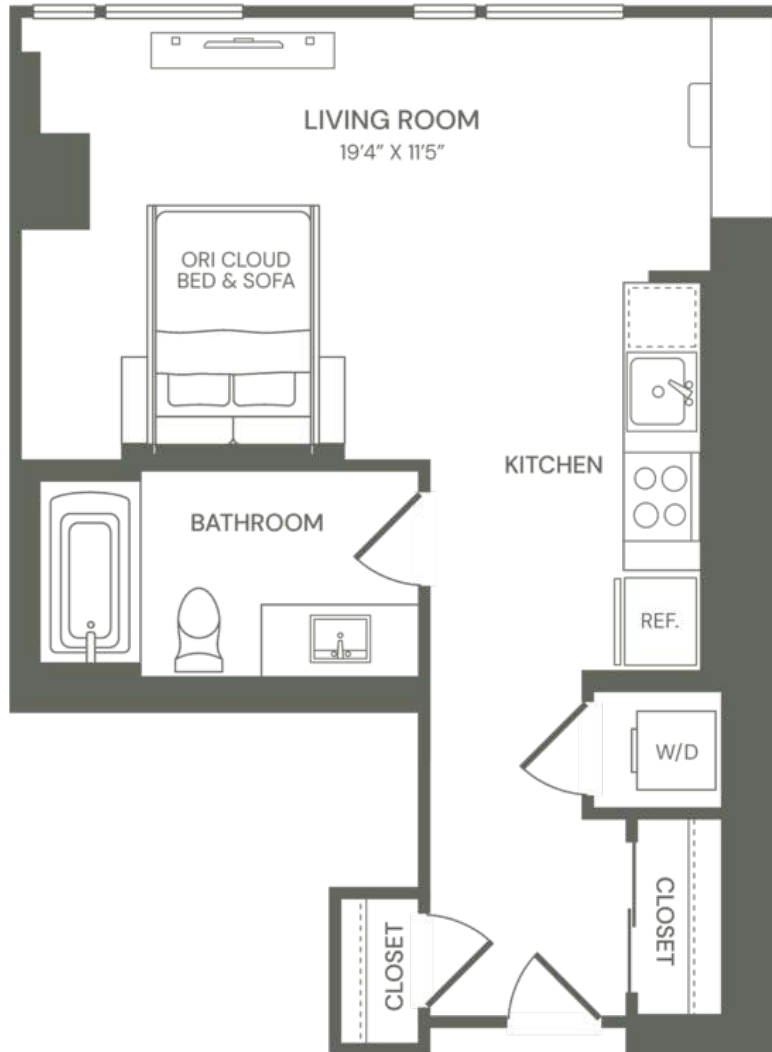

# S2

STUDIO / 1 BATH

# 439

SQ. FT.

THE **Wendy**

2025 Clarendon Blvd | Arlington, VA 22201

[www.livethewendy.com](http://www.livethewendy.com)

Floor plans are artist's rendering. All dimensions are approximate. Actual product and specifications may vary in dimension or detail. Not all features are available in every rental home. Prices and availability are subject to change. Rent is based on monthly frequency. Additional fees may apply, such as but not limited to package delivery, trash, water, amenities, etc. Deposits vary. Please see a representative for details.