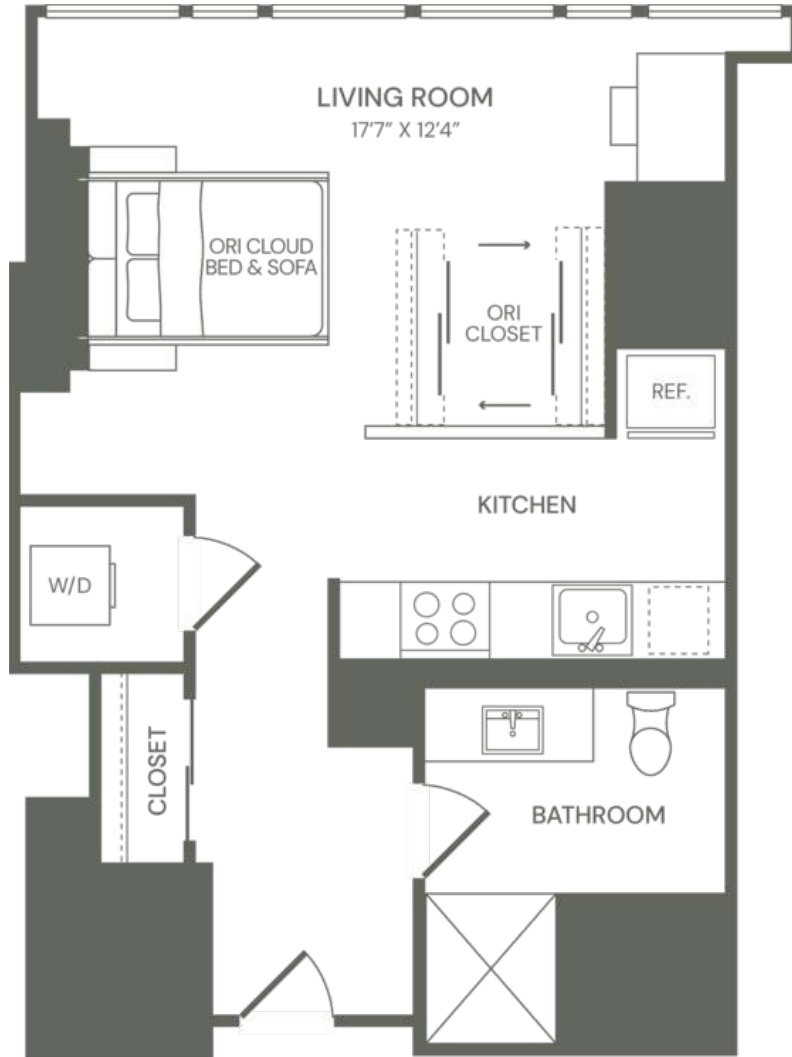

S3

STUDIO / 1 BATH

452

SQ. FT.

THE **Wendy**

2025 Clarendon Blvd | Arlington, VA 22201

www.livethewendy.com

Floor plans are artist's rendering. All dimensions are approximate. Actual product and specifications may vary in dimension or detail. Not all features are available in every rental home. Prices and availability are subject to change. Rent is based on monthly frequency. Additional fees may apply, such as but not limited to package delivery, trash, water, amenities, etc. Deposits vary. Please see a representative for details.