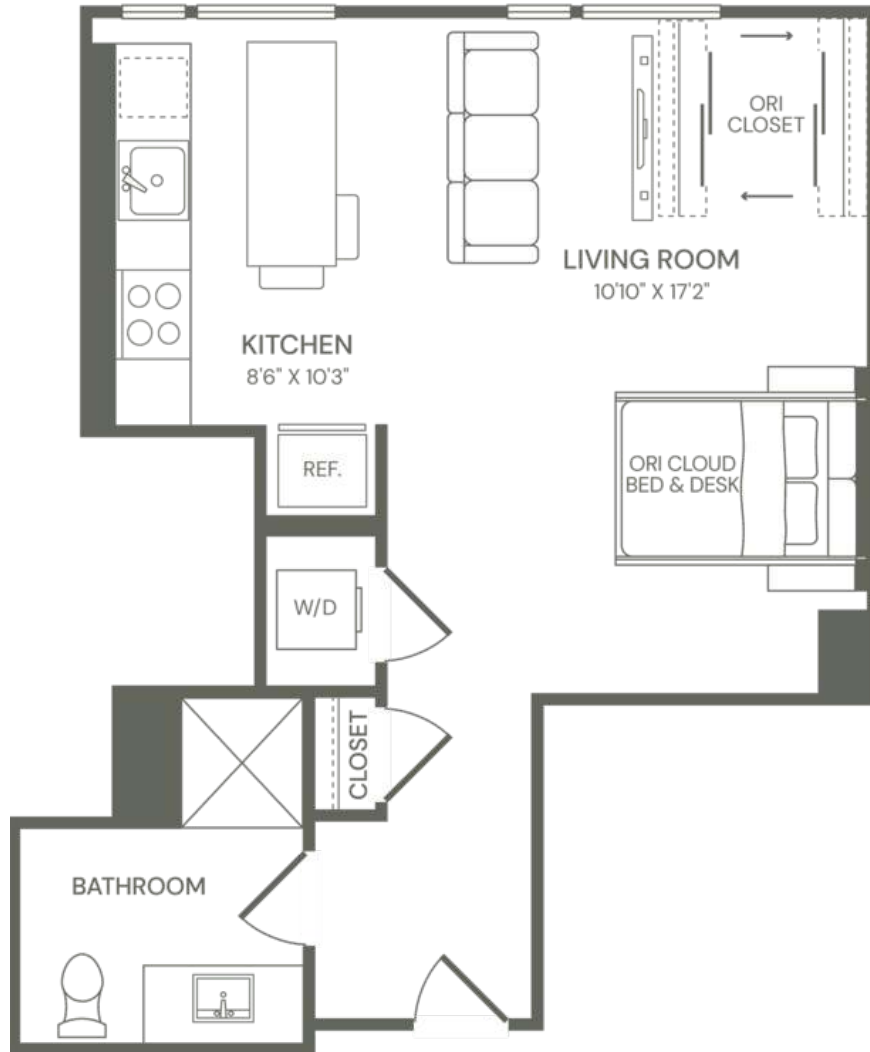

S4

STUDIO / 1 BATH

456

SQ. FT.

THE **Wendy**

2025 Clarendon Blvd | Arlington, VA 22201

www.livethewendy.com

Floor plans are artist's rendering. All dimensions are approximate. Actual product and specifications may vary in dimension or detail. Not all features are available in every rental home. Prices and availability are subject to change. Rent is based on monthly frequency. Additional fees may apply, such as but not limited to package delivery, trash, water, amenities, etc. Deposits vary. Please see a representative for details.