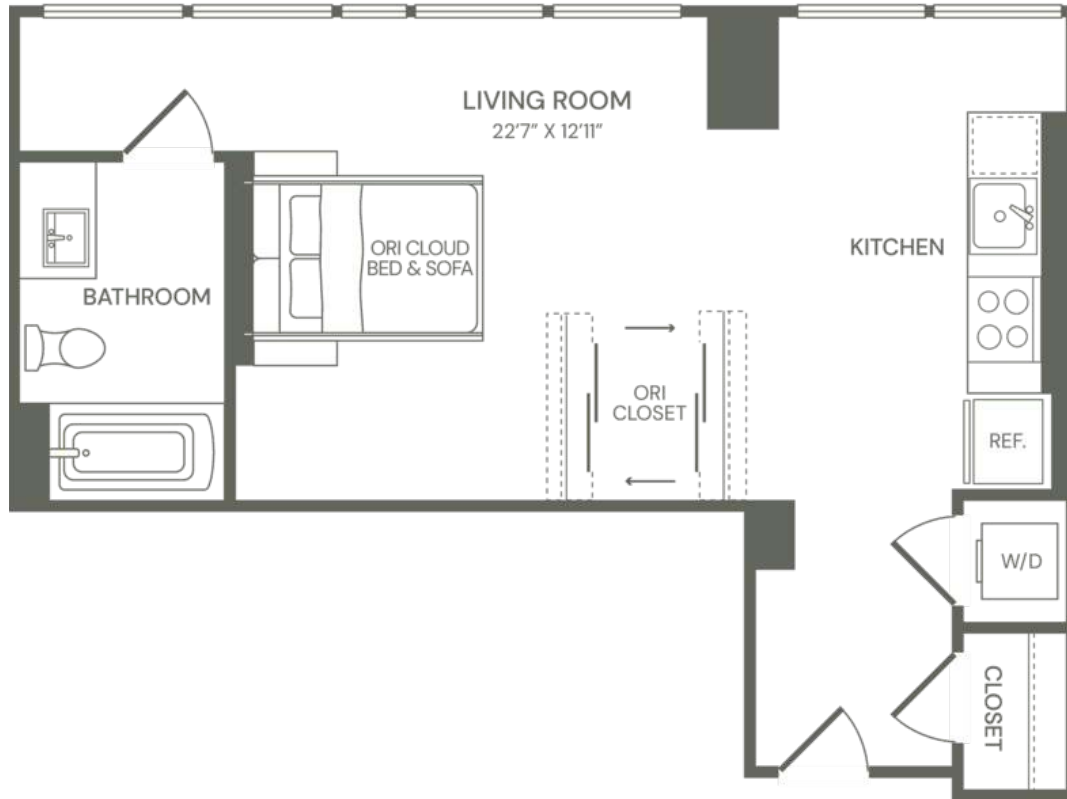

S5

STUDIO / 1 BATH

457

SQ. FT.

THE Wendy

2025 Clarendon Blvd | Arlington, VA 22201

www.livethewendy.com

Floor plans are artist's rendering. All dimensions are approximate. Actual product and specifications may vary in dimension or detail. Not all features are available in every rental home. Prices and availability are subject to change. Rent is based on monthly frequency. Additional fees may apply, such as but not limited to package delivery, trash, water, amenities, etc. Deposits vary. Please see a representative for details.